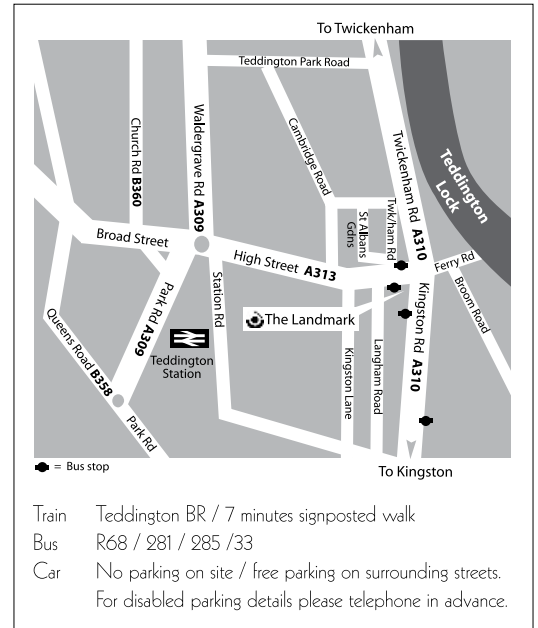

Autumn Art Fair

Saturday 16th October 10am - 6pm
Sunday 17th October 10am - 5pm

Promoting The Individual

Landmark Arts Centre again showcases over 80 contemporary artists and makers at their very best!
Admission £4 - Concessions £3 - Under 16's free

Ferry Road, Teddington, TW11 9NN
020 8977 7558 www.landmarkartscentre.org

Registered charity no.1047080

SHED SPACE IS A MOBILE VISUAL ARTS PROJECT USING SHEDS AND GARDEN SPACES FOR ARTISTS TO EXHIBIT. OUR AIM IS TO MAKE ART MORE ACCESSIBLE, OFFERING NEW LOCATIONS, AND UNIQUE VIEWING EXPERIENCES ACROSS THE UK AND FURTHER AFIELD. WE PROVIDE A SPACE FREE FROM THE CONSTRAINTS, AND INTIMIDATING NATURE OF A REGULAR GALLERY, WHERE THE ARTIST IS ABLE TO CREATE, AND INTERACT DIRECTLY WITH THE PUBLIC. USING A GROUP OF ARTISTS, SHED SPACE DRAWS COLLECTIVELY FROM THEIR SKILLS AND IDEAS, TO DEVELOP NEW AND EXCITING PROJECTS AND OPPORTUNITIES. THE LANDMARK ART CENTRE HAS AN ETHOS TOWARDS PROMOTING NEW ARTISTS, AND FINDING INOVATIVE WAYS TO DISPLAY ART, AND HAS GIVEN SHED SPACE ONE OF IT'S FIRST OUTINGS. COME AND VISIT US OUTSIDE THE LANDMARK DURING THE WEEKEND OF THE AUTUMN ART FAIR. SHED SPACE CAN ONLY EVOLVE AND DEVELOP FRESH PERSPECTIVES WITH FEEDBACK FROM AUDIENCES, AND INTERACTION WITH NEW ARTISTS.

SUPPORTED BY

AND